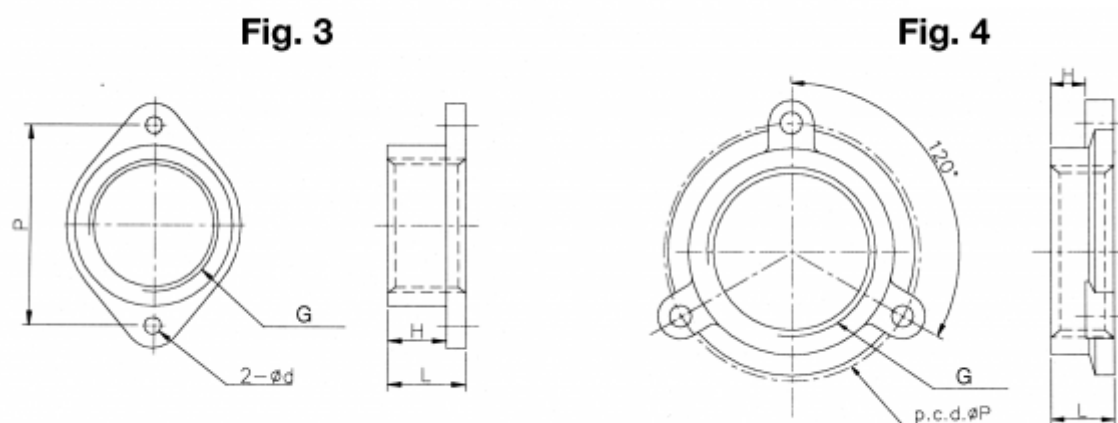

Article number: 27590129110

Description: Threaded inlet/outlet 1-T10 1"
KB-1..

Measures

d	= 5.5
FIG	= 3
G (Thread)	= 1"
H	= 18
L	= 23
Model	= KB-1...
P	= 50